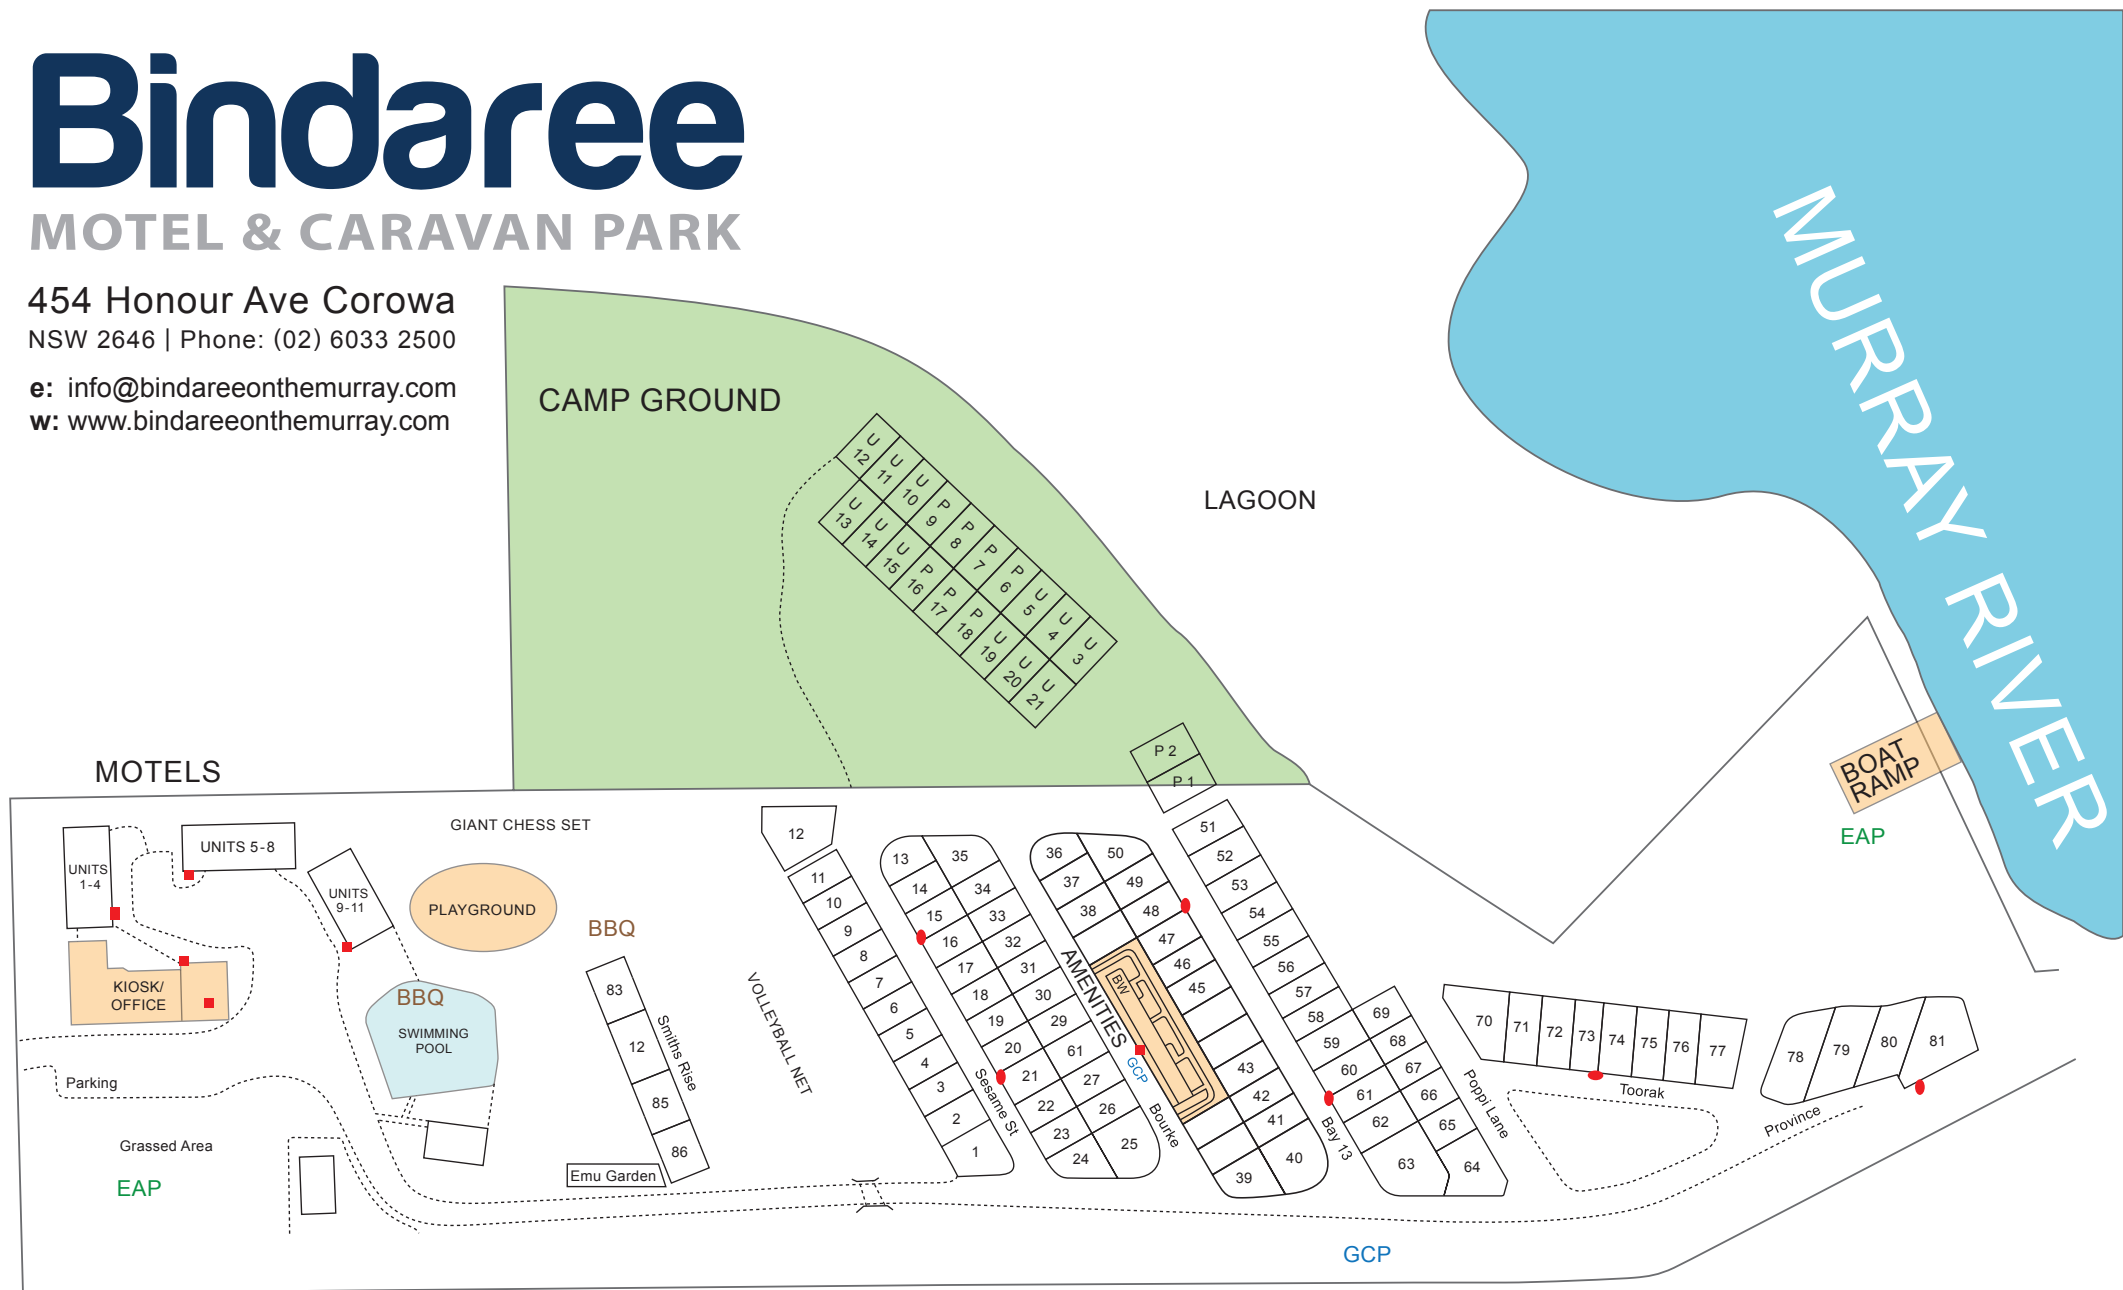

Bindaree

MOTEL & CARAVAN PARK

454 Honour Ave Corowa
NSW 2646 | Phone: (02) 6033 2500

e: info@bindareeonthemurray.com
w: www.bindareeonthemurray.com

LEGEND

- | | | | |
|-----|--------------------------|---|--------------------|
| EAP | EMERGENCY ASSEMBLY POINT | ● | FIRE HOSES |
| GCP | GARBAGE COLLECTION POINT | ■ | FIRE EXTINGUISHERS |
| BBQ | GAS BBQ'S | P | POWERED |
| BW | BLACK WATER DUMP POINT | U | UNPOWERED |